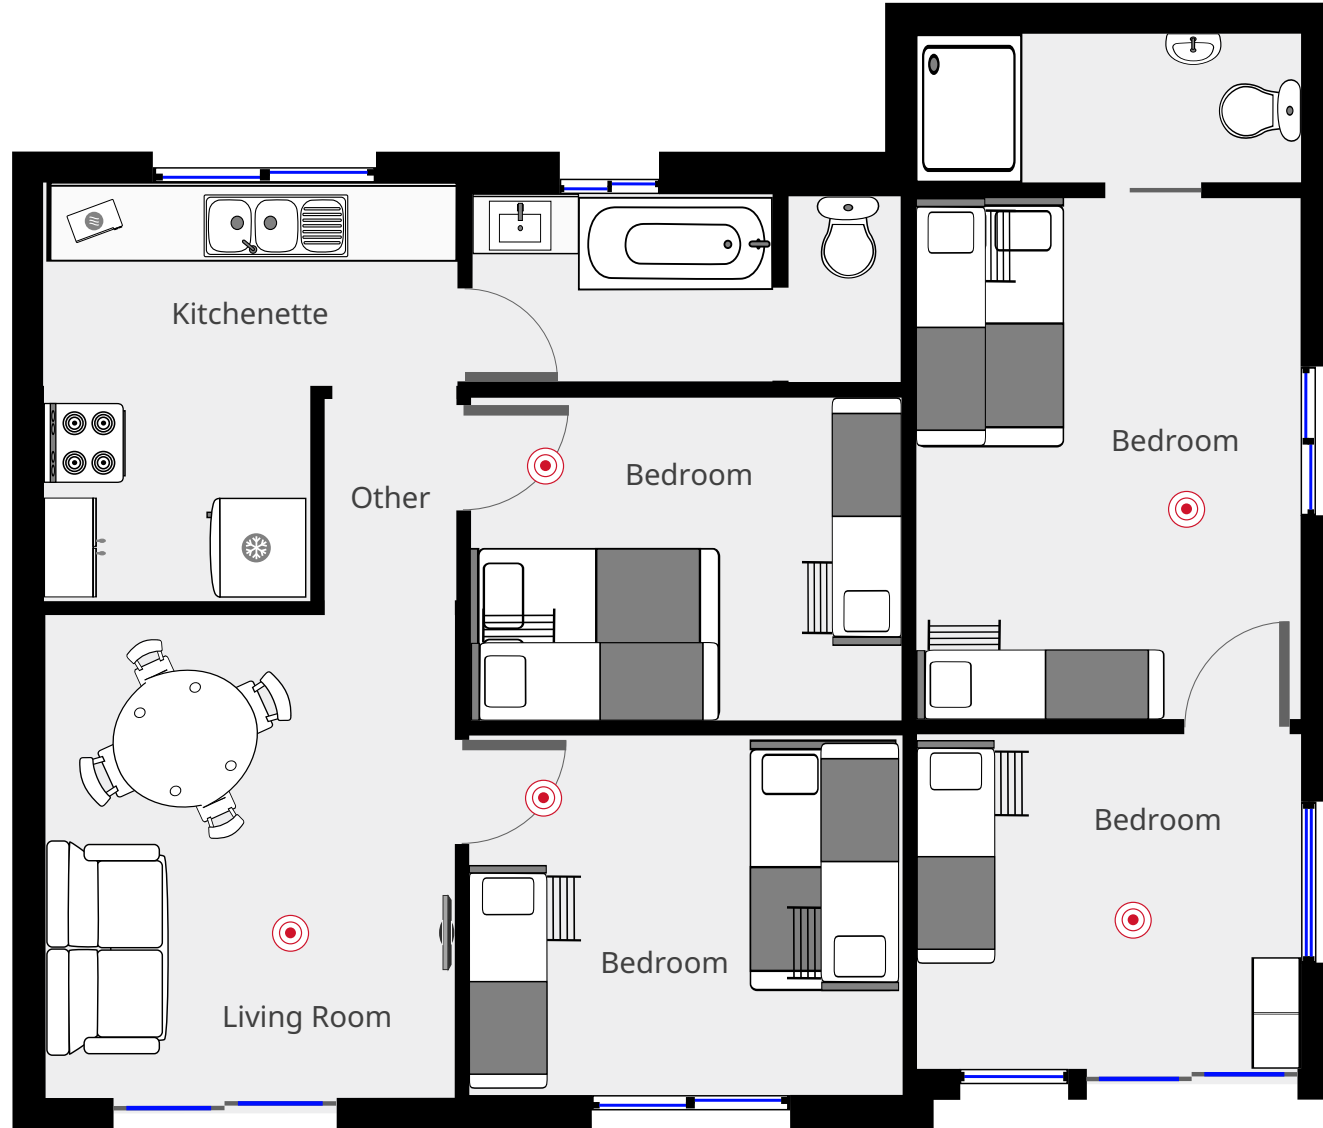

Waratah 1 & 2

Ground Floor

Kiah Ridge Christian Conference Centre
info@kiahridge.org.au
02 4683 1111

THIS FLOORPLAN IS PROVIDED WITHOUT WARRANTY OF ANY KIND. SENSOPIA
DISCLAIMS ANY WARRANTY INCLUDING, WITHOUT LIMITATION, SATISFACTORY QUALITY
OR ACCURACY OF DIMENSIONS.